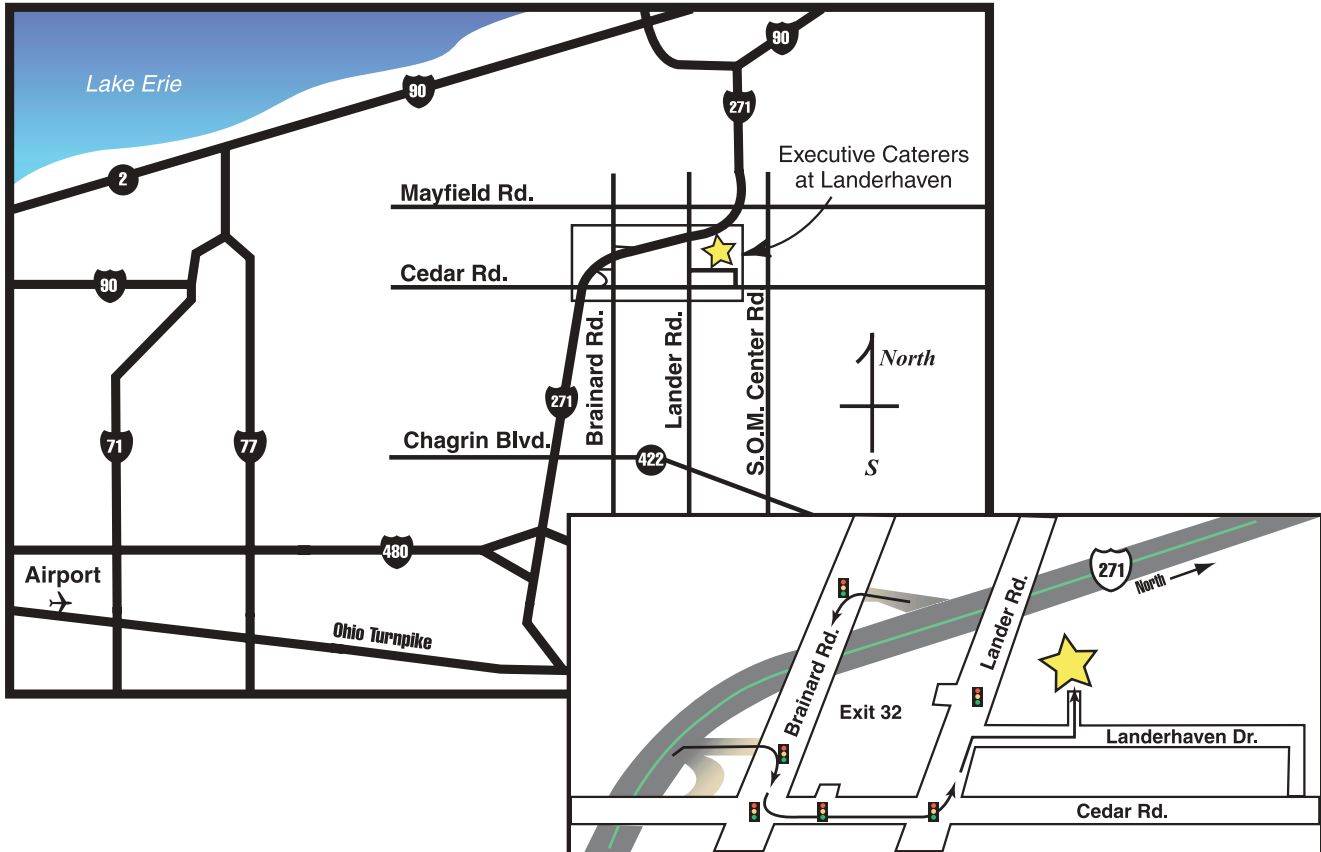

EXECUTIVE CATERERS LANDERHAVEN

6111 Landerhaven Drive, Mayfield Heights, OH 44124 • 440.449.0700 or toll-free 800.636.8771

From the WEST:

Take I-480 East to I-271 North
Take I-271 North to the CEDAR RD/ BRAINARD RD exit
Turn RIGHT at light onto BRAINARD RD
At light turn LEFT onto CEDAR RD (East)
At second light turn LEFT onto LANDER RD

Executive Caterers is located on the left side of street at: 6111 Landerhaven Drive.

From the EAST:

Take I-271 South to the CEDAR RD/ BRAINARD RD exit.
Turn LEFT at light onto BRAINARD RD
At light turn LEFT onto CEDAR RD (East)
At second light turn LEFT onto LANDER RD

Executive Caterers is located on the left side of street at: 6111 Landerhaven Drive.